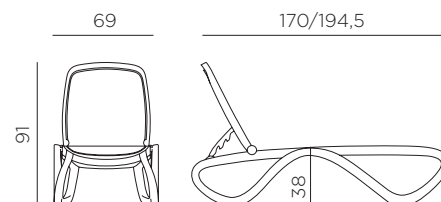

### Ref. 417

-  14,3 peso prodotto in kg  
weight of product in kg
-  18 imballo con film - pz e volume in m<sup>3</sup>  
3,102 m<sup>3</sup> shrink-wrapped packing - pcs and volume in cbm
-  18 pz pz su pallet  
pcs on pallet
-  prodotto certificato Catas  
product certified by Catas
-  impilabile  
stackable
-  schienale reclinabile in 4 posizioni  
back reclining in 4 positions
-  dotato di rotelline e piedini antiscivolo  
with small wheels and non-slip feet